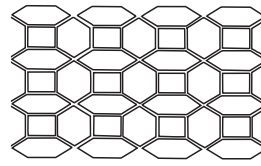

# STENCIL PATTERN SELECTIONS

**Block**  
Brick Size 398 x 192mm

**Rustic Brick**  
Av. Brick Size 230 x 140mm

**Mediterranean**  
Rectangle 172 x 116mm

**Convict Stone**  
Av. Brick Size 240 x 237mm

**Brick**  
Brick Size 226 x 105mm

**Bushrock**  
Av. Brick Size 230 x 225mm

**Herringbone**  
Av. Brick Size 195 x 90mm

**10" Diamond Tile**  
Tile Size 262 x 262mm,  
Diamond Size 100 x 100mm

**European Fan**  
Av. Brick Size 130 x 100mm

**Basket Weave**  
Brick Size 195 x 90mm

**8" Quarry Tile**  
Tile Size 195 x 195mm

**Ashlar Slate**  
Av. Brick Size 257 x 155mm

**Flagstone**  
Av. Brick Size 250 x 180mm

**Keystone**  
Av. Brick Size 200 x 150mm

**Cobble Rosette**  
Diameter 1.6m  
Av. Brick Size 165 x 78mm

**Star Compass**  
Diameter 1.6m (N,S,E,W  
Letters Available)

**Rosette**  
Diameter 0.9m/1.6m/2.2m

**Bushrock Header**  
Av. Brick Size 180 x 100mm