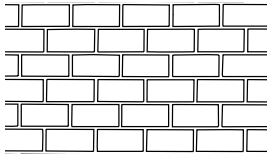

# STENCIL PATTERN SELECTIONS

**Block**  
Brick Size 398 x 192mm

**Rustic Brick**  
Av. Brick Size 230 x 140mm

**Mediterranean**  
Rectangle 172 x 116mm

**Convict Stone**  
Av. Brick Size 240 x 237mm

**Brick**  
Brick Size 226 x 105mm

**Bushrock**  
Av. Brick Size 230 x 225mm

**Herringbone**  
Av. Brick Size 195 x 90mm

**10" Diamond Tile**  
Tile Size 262 x 262mm,  
Diamond Size 100 x 100mm

**European Fan**  
Av. Brick Size 130 x 100mm

**Basket Weave**  
Brick Size 195 x 90mm

**8" Quarry Tile**  
Tile Size 195 x 195mm

**Ashlar Slate**  
Av. Brick Size 257 x 155mm

**Flagstone**  
Av. Brick Size 250 x 180mm

**Keystone**  
Av. Brick Size 200 x 150mm