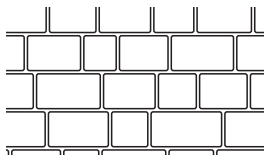

**Bushrock**  
Av. Brick Size 230 x 225mm

**Herringbone**  
Av. Brick Size 195 x 90mm

**10" Diamond Tile**  
Tile Size 262 x 262mm,  
Diamond Size 100 x 100mm

**European Fan**  
Av. Brick Size 130 x 100mm

**Basket Weave**  
Brick Size 195 x 90mm

**8" Quarry Tile**  
Tile Size 195 x 195mm

**Ashlar Slate**  
Av. Brick Size 257 x 155mm

**Flagstone**  
Av. Brick Size 250 x 180mm

**Keystone**  
Av. Brick Size 200 x 150mm

**Regal Tile**  
Tile Size 267 x 138mm

**Random Bluestone**  
Av. Brick Size 197 x 140mm

**English Cobble**  
Av. Brick Size 300 x 100mm

**Cobblestone**  
Av. Brick Size 235 x 126mm

**Antique Tile**  
Tile Size 264 x 264mm

**Large Tile**  
Tile Size 264 x 264mm

**Please note:** the range of stencils & colours stocked will vary by location. Please contact your nearest store for stencil & colour availability.

(Av) = sizes within the stencil pattern may vary, therefore the average size is an indication only.